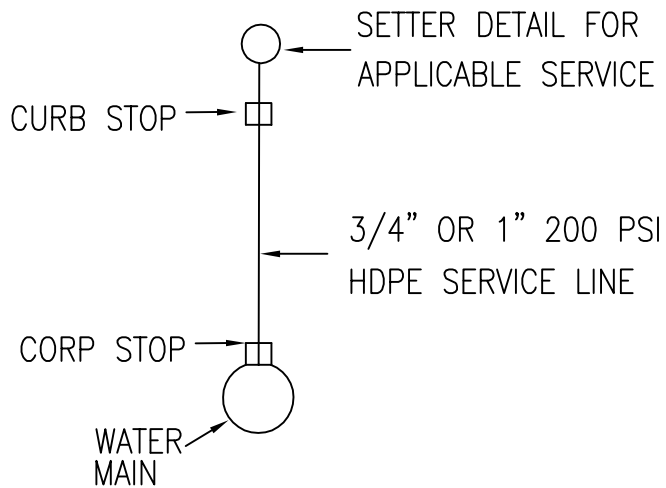

DUAL SERVICE WITH
ONE TAP OFF MAIN

SINGLE SERVICE WITH
ONE TAP OFF MAIN

Jefferson Utilities Inc.

270 Industrial Boulevard
Kearneysville, WV 25430

**RESIDENTIAL SERVICE
LINE
CONFIGURATIONS**

Not to Scale

W-4.02